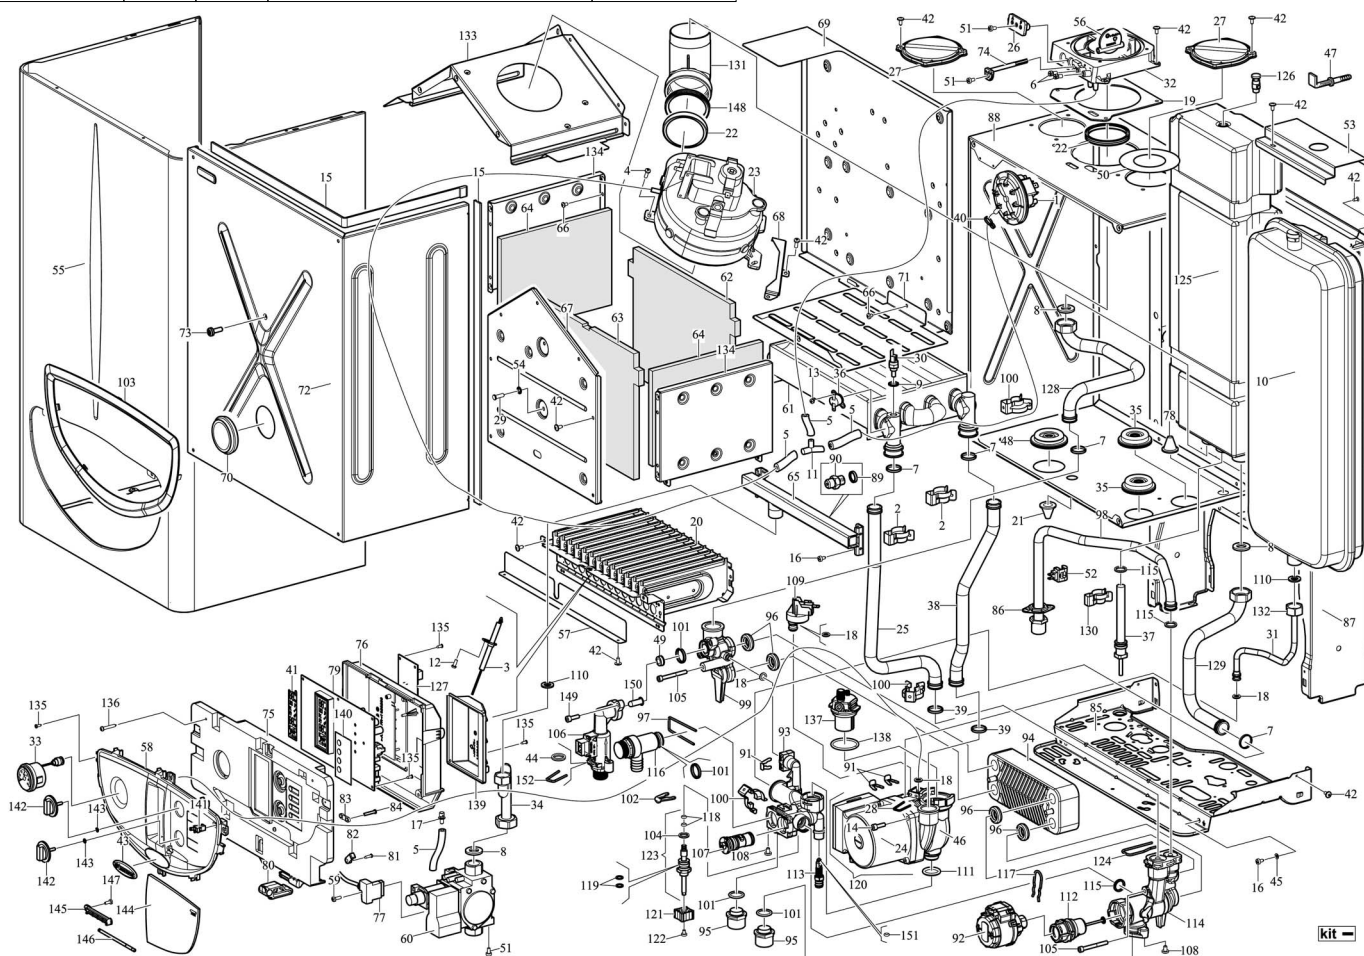

SERIAL NUMBER START OF SERIES	03/08/10
4298757	3.020923

MAIOR EOLO 28 4 E

159AE

N.	CODE	DESCRIPTION	SERIAL NUMBER START OF SERIES
-	3.012552	G20 gas conversion kit	
-	3.020109	Hydraulic assembly	
-	3.021491	LPG gas conversion kit	
-	3.021781	Complete control panel	
1	1.010337	Air pressure switch	
2	1.021829	Clip for exchanger pipes	
3	3.021021	Ignition electrode group	
4	1.01110	Crossheaded flat pointed self-tapping screw (4,2x13)	
5	1.025986	Silicone pipe (4x8)	
6	1.011057	Pressure point screw	
7	1.011141	Silicone O-ring (17,86x2,62, 70 sh)	
8	3.A0120	Gasket kit (3/4")	
9	1.012711	Self-centring gasket	
10	1.024086	Expansion vessel (7,5 litres)	
11	1.014373	"Y" hose union	
12	1.0152	Crossheaded self-tapping screw (3,9x9,5)	
13	1.015498	Crossheaded screw (M3,5x4)	
14	1.010289	Tropicalized hex socket screw (M5x16)	
15	1.013154	Adhesive foam strip (d.15x3)	
16	1.016246	Crossheaded self-forming screw (M4x8)	
17	1.017228	Anti-condensation pipe fitting	
18	nfs	Epdm O-Ring (7,6x2,62, 70 sh)	
18	3.021695	Kit of O-rings multi-functions	
19	1.017529	Gasket for flange with sample points	
20	1.027841	Burner (13 ramps)	
21	1.027009	Silicone fairlead (d.2)	
22	1.025894	Red peroxide epdm gasket (d.60)	
23	1.028549	Fan	
24	1.A090	Pump (15-60)	
25	1.028563	D.18 pipe, delivery	
26	1.024357	Plug for flange with sample points	
27	1.029280	Cap for hole d.80	
28	nfs	Pressure switch locking clip	
28	3.021696	Clip kit	
29	1.027215	Stud (d.5)	
30	1.021762	NTC fast immersion probe	
31	1.030017	Expansion vessel pipe (d.8)	
32	1.024356	Flange with sample points	
33	1.028880	Manometer	
34	1.028562	Gas valve - manifold pipe (d.14)	
35	1.023434	Silicone fairlead (d.16)	
36	1.022522	Klixon thermostat 105 °C	
37	1.028771	"Aqua Celeris" device resistance	
38	1.028564	D.18 pipe, return	
39	nfs	Epdm O-Ring (18,00x2,8, 83sh)	
39	3.021695	Kit of O-rings multi-functions	
40	1.010500	Spring pipe clamp for silicone pipe (d.22)	
41	1.029354	Adhesive for display	
42	1.2275	Flat pointed crossheaded self-tapping screw (4,2x9,5)	
43	1.028794	Adhesive nameplate	
44	nfs	Peroxide epdm O-Ring (19,00x2,00)	
44	3.021695	Kit of O-rings multi-functions	
45	1.4246	Lock washer (M4)	
46	1.028554	Pump body	
47	1.5899	Wall plug package (d.10x50)	
48	1.025064	Silicone fairlead (d.12,5)	
49	1.020428	Flow limiter (10 litres)	
50	2.013863	Flue diaphragm (d.50)	
51	1.2170	Crossheaded screw (M4x8)	
52	1.025380	D.h.w. NTC probe	
53	2.013901	Bracket for expansion vessel	
54	1.021517	Fixed washer	
55	2.013875	Casing framework	
56	1.019562	Flue shutter adjustment deflector	
57	2.014050	Burner bottom deflector	
58	1.028526	Control panel push-button	
59	1.013186	Screw (M3,5x16)	
60	1.014365	SIT 845 gas valve with connections	
61	1.028931	89-fin exchanger	
62	1.028063	Rear ecological fibre panel	
63	1.028062	Front ecological fibre panel	
64	1.027925	Side ecological fibre panel	
65	1.027968	13 ramps G20 gas manifold	
65	1.028025	13 ramps LPG gas manifold	
66	1.013219	Cone pointed crossheaded self-tapping screw (4,2x6,5)	
67	2.013896	Combustion chamber front	
68	2.014459	Fan unit mounting plate	
69	2.013911	Combustion chamber mount	
70	3.012705	Glass inspection hole group with gasket	