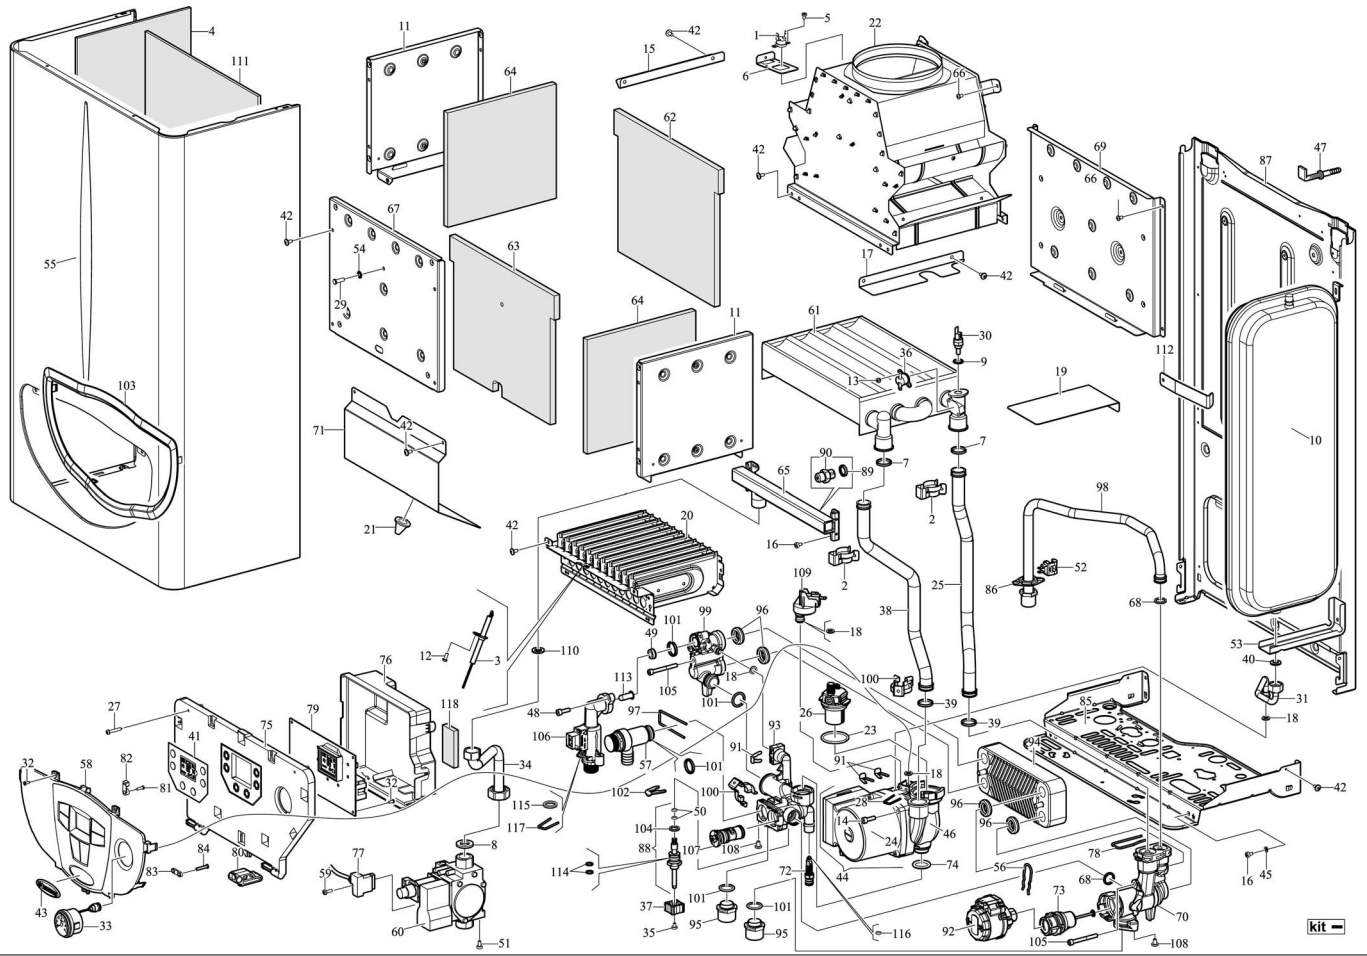

<b>IMMERGAS</b>	SERIAL NUMBER START OF SERIES	09/09/10
	4255006	3.020852

**MINI NIKE 24 3 E**      **152AE**

N.	CODE	DESCRIPTION	SERIAL NUMBER START OF SERIES
-	3.019677	G20 gas conversion kit	
-	3.020105	Hydraulic assembly	
-	3.020807	Complete control panel	
-	3.021491	LPG gas conversion kit	
1	1.013734	Klixon thermostat 60°C	
2	1.021829	Clip for exchanger pipes	
3	3.021021	Ignition electrode group	
4	1.030554	Reflecting aluminium sheet	
5	1.1656	Nickel-plated crosshead self-tapping screw (3,5x6,4)	
6	2.011281	Klixon bracket	
7	1.011141	Silicone O-ring (17,86x2,62, 70 sh)	
8	3.A0120	Gasket kit (3/4")	
9	1.012711	Self-centring gasket	
10	1.027080	Expansion vessel (6 litres)	
11	2.014264	Combustion chamber side panel	
12	1.0152	Crossheaded self-tapping screw (3,9x9,5)	
13	1.015498	Crossheaded screw (M3,5x4)	
14	1.010289	Tropicalized hex socket screw (M5x16)	
15	2.014152	Lx air distribution plate	4413575
15	2.014440	Lx air distribution plate	
16	1.016246	Crossheaded self-forming screw (M4x8)	
17	2.014179	Rx air distribution plate	
18	nfs	Epdm O-Ring (7,6x2,62, 70 sh)	
18	3.021695	Kit of O-rings multi-functions	
19	2.014441	Pump guard bracket	
20	1.026486	Burner (11 ramps)	
21	1.027009	Silicone fairlead (d.2)	
22	3.020959	Flue hood group	4413575
22	3.021509	Flue hood group	
23	nfs	O-Ring (34,0)	
23	3.021695	Kit of O-rings multi-functions	
24	1.1630	Pump (15-50)	
25	1.028545	D.18 pipe, delivery	
26	1.027110	Automatic vent valve	
27	1.2337	Crossheaded self-tapping screw (3,9x25)	
28	nfs	Pressure switch locking clip	
28	3.021696	Clip kit	
29	1.027215	Stud (d.5)	
30	1.021762	NTC fast immersion probe	
31	1.028547	D.8 pipe, hydraulic assembly - expansion tank	
32	1.2265	"Rapid fix" self-tapping screw (3,2x9,5)	
33	1.028880	Manometer	
34	1.028558	Gas valve - manifold pipe (d.14)	
35	1.0153	Crossheaded screw (M4x6)	
36	1.022522	Klixon thermostat 105 °C	
37	1.026988	Filling knob	
38	1.028546	D.18 pipe, return	
39	nfs	Epdm O-Ring (18,00x2,8, 83sh)	
39	3.021695	Kit of O-rings multi-functions	
40	3.A1124	Gasket kit (3/8",n°50)	
41	1.028229	Adhesive for display	
42	1.2275	Flat pointed crossheaded self-tapping screw (4,2x9,5)	
43	1.028794	Adhesive nameplate	
44	3.021690	Pump group	
45	1.4246	Lock washer (M4)	
46	1.028554	Pump body	
47	1.5899	Wall plug package (d.10x50)	
48	1.030602	Hex socket screw (M5x16)	
49	1.020426	Flow limiter (8 litres)	
50	nfs	Nbr O-Ring (3.63x2,62,70sh)	
50	3.021695	Kit of O-rings multi-functions	
51	1.2170	Crossheaded screw (M4x8)	
52	1.025380	D.h.w. NTC probe	
53	2.014014	Bracket for expansion vessel	
54	1.021517	Fixed washer	
55	2.014512	Casing framework	
56	nfs	Motor locking clip	
56	3.021696	Clip kit	
57	1.028561	Safety valve (3 bar)	
58	1.029384	Control panel push-button	
59	1.013186	Screw (M3,5x16)	
60	1.014365	SIT 845 gas valve with connections	
61	1.015791	86-fin exchanger	
62	1.027870	Rear ecological fibre panel	
63	1.027871	Front ecological fibre panel	
64	1.027878	Side ecological fibre panel	
65	1.029871	G20 11 ramps gas manifold	
65	1.029872	LPG 11 ramps gas manifold	